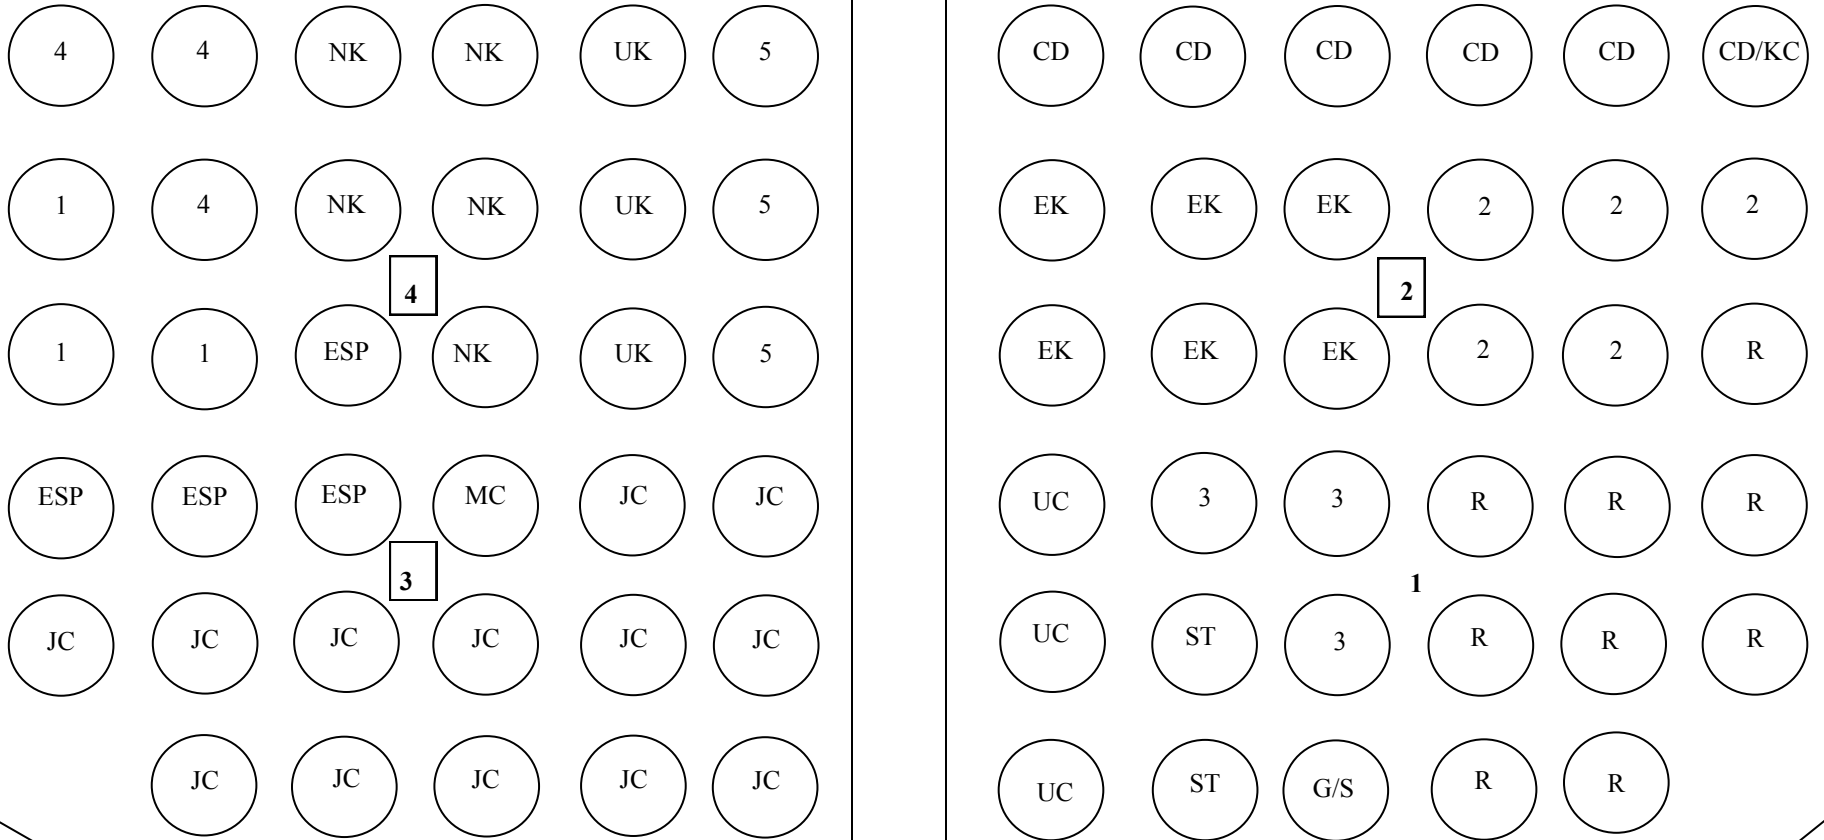

SCREEN

SCREEN

CHOIR

STAGE

RAMP

SCREEN

SCREEN

LIGHT

CAMERA

LIGHT

JC = JCTA NK=NKEA
 2=SECOND 4=FOURTH
 ESP = KESPA 3=THIRD
 5=FIFTH UK=UKREA

UC = UCEA KCT=KCTEA
 MC = MCEA EK=EKEA
 1 = FIRST R=RETIRED
 S = STAFF G=GUESTS
 CD = KEA-CENTRAL DISTRICT
 ST =STUDENT PROGRAM

Tables are rounds of 10.